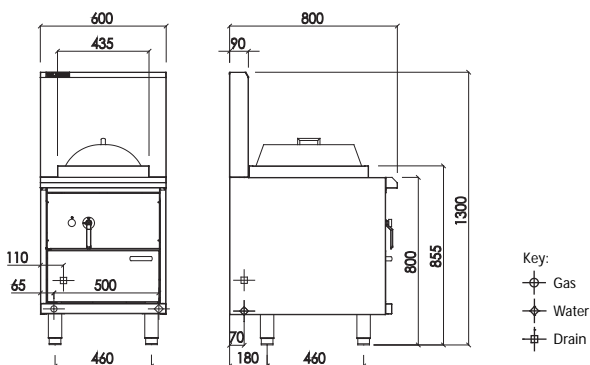

## Technical Specifications for YCR-1

- Ideal for high volume rice roll (cheung Fun) steaming
- Incredible 800mm space saving depth
- Powerful mongolian burner for maximum steam output
- Internal heat exchanger for maximum efficiency
- Automatic water refill mechanism for easy operation
- Stainless steel lid and perforated aluminium plate
- Durable Zinc-aluminium Alloy burner handle
- 304 grade high quality stainless steel panels
- Interchangeable Yum Cha attachment (optional extra)
- 24 month 'Platinum Warranty'
- Easy to clean and service

### Overall Construction

- Heavy duty construction
- 1.5mm 304 stainless steel deck
- Splashback 1.2 mm 304 stainless steel
- Front cover, door and hob 1.2mm 304 stainless steel
- Side panels 0.9mm 304 stainless steel
- Stainless steel legs with 55mm height adjustment range

### Dimensions

- 600mm x 800mm x 1300mm H
- Working height 855mm
- Weight 95kg
- Packed dimensions 650mm x 900mm x 1470mm H
- Packed weight 115kg

### Connections

- Gas 3/4" BSP male
- Gas 65mm from left, 70mm from rear, 160mm to floor
- Supplied with gas regulator (specify Nat or LP on order)
- Water inlet 1/2" copper tube
- Water 35mm from right, 70mm from rear, 160mm to floor
- Drain 1 3/4" tube
- Drain 110mm from left, 70mm from rear, 305mm to floor