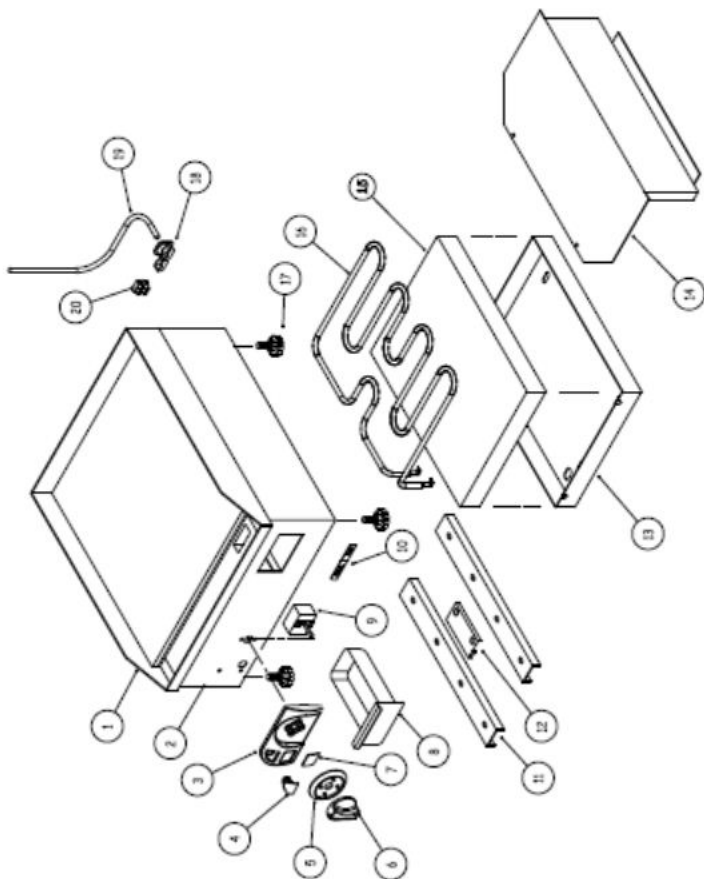

EXPLODED DIAGRAM
40mm FLAT TOP ELECTRIC GRILLER
FTA0400 R01

MODEL: 400MM [REDACTED] 2Kw

MODEL CODE : FTA4400 R02

Part No.	Description
1	1/4 BALL DRAIN VALVE
2	BODY ASSEMBLY
3	CONTROL PANEL FACIA
4	PILOT LIGHT
5	BEZEL
6	CONTROL KNOB
7	CONTROL PANEL INSERT
8	GRILLER FAT TRAY
9	THERMOSTAT
10	ANVIL AXIS LOGO
11	ELEMENT CLAMPING BRACKET
12	THERMOSTAT CLAMP
13	GALVANISED BOTTOM COVER
14	GALVANIZED BOTTOM COVER
15	INSULATION PAD
16	ELEMENT
17	ADJUSTABLE FEET
18	CABLE GRIP
19	POWER CORD
20	TERMINAL BLOCK
21	400MM EGG GRILLER TOP ASSEMBLY