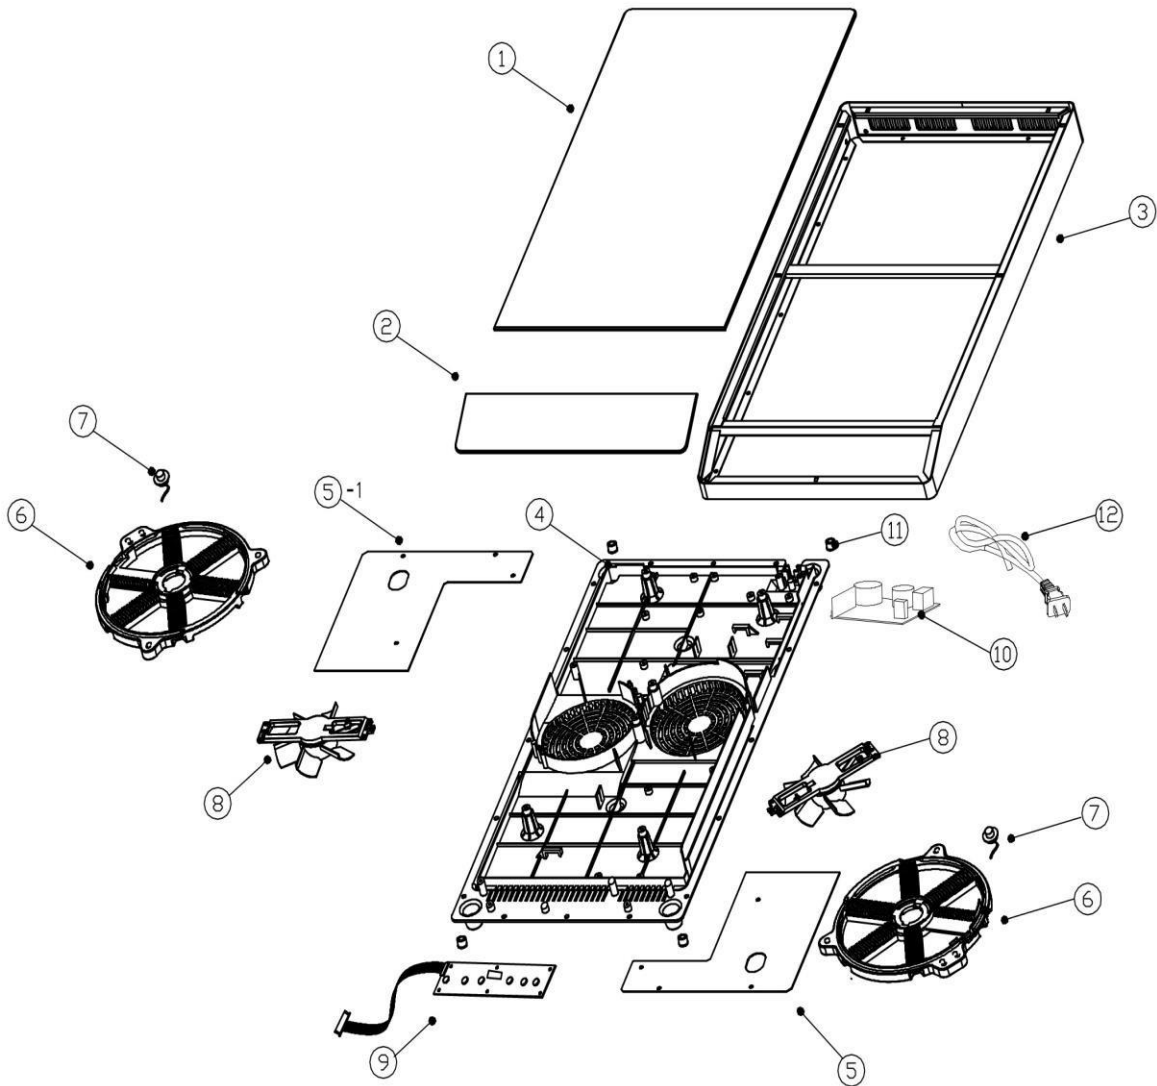

# ICD3500 Diagram Induction Cooker

## ICD3500 Spare Parts Induction Cooker

Part No. of Diagram	KARMA NO.	Description
1	ZCE500-1281	China Brand Glass
2	ZCE500-1282	Glass Plate For Control Part
3	ZCE500-1283	S/S Body
4	ZCE500-1284	Plastic Bottom
5	ZCE500-1285	Mainboard -Front
5-1	ZCE500-1285-1	Mainboard -Rear
6	ZCE500-1286	Heating Coil
7	ZCE500-1287	Sensor
8	ZCE500-1288	Fan
9	ZCE500-1289	Control PCB
10	ZCE500-12810	Filter Board
11	ZCE500-12811	Foot
12	ZCE500-12812	Plug Cord