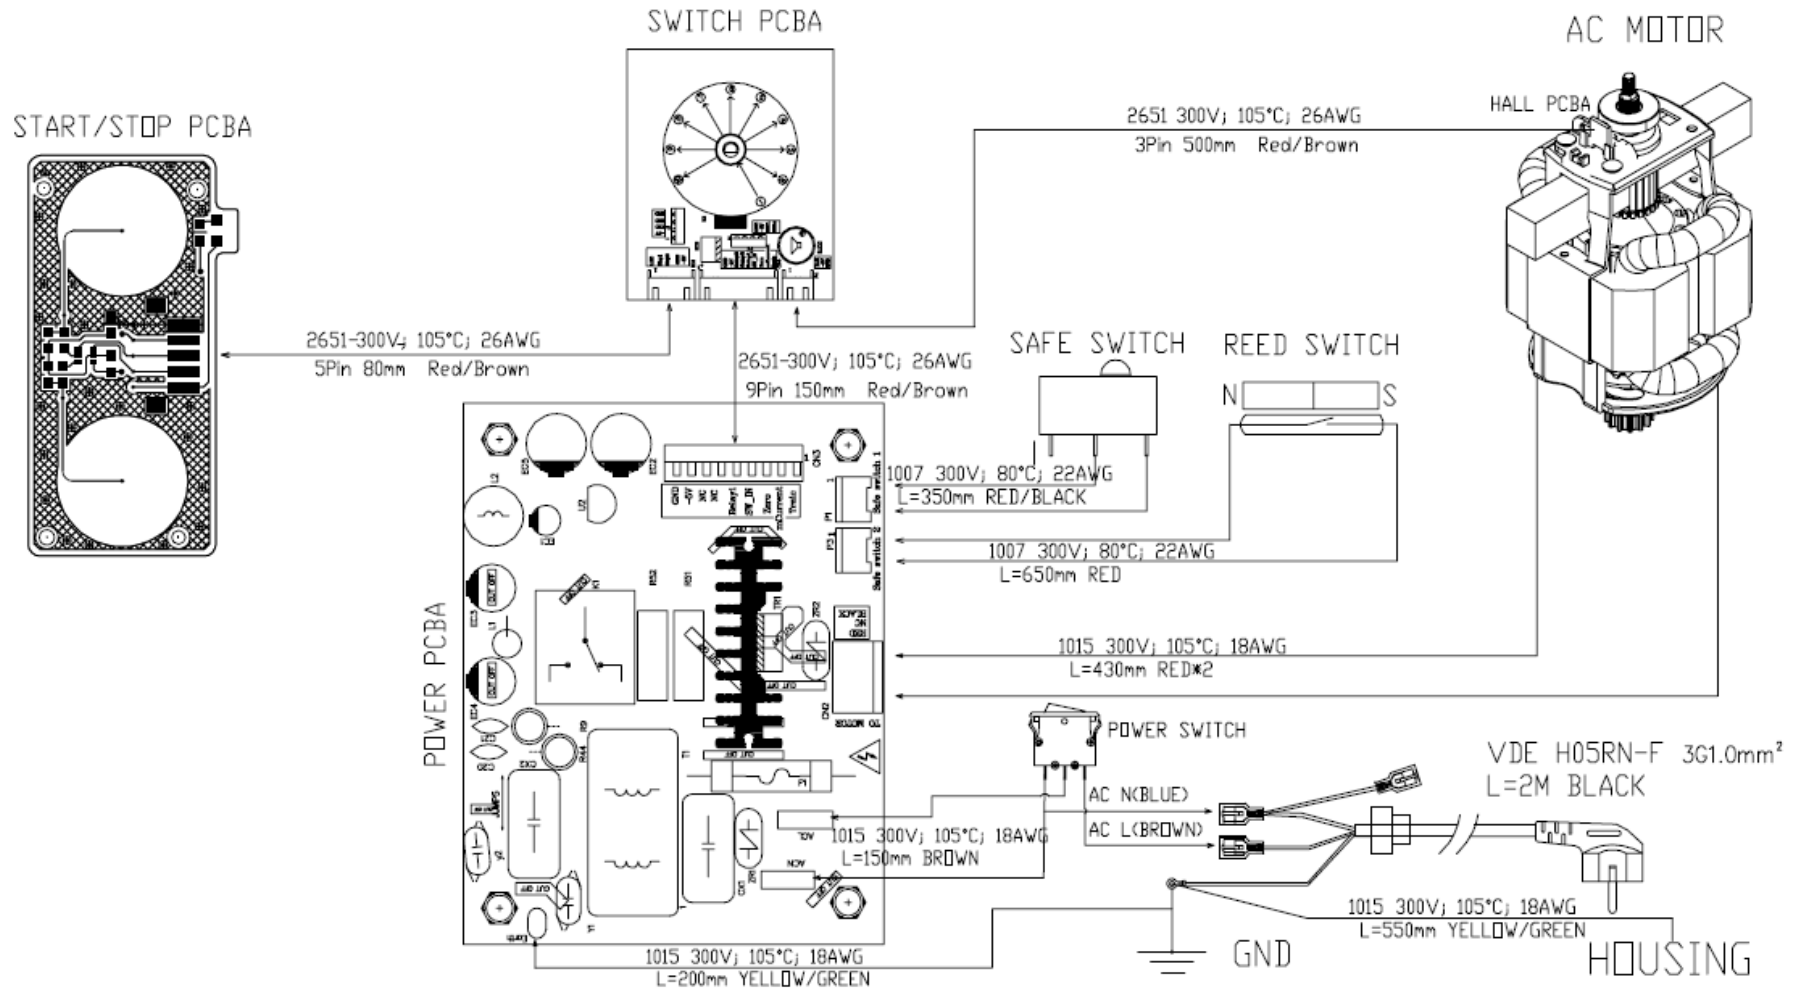

Wiring Diagram – GS05 Commercial Planetary Mixer – 220-240V

PROPRIETARY RIGHTS NOTICE This document and all information contained within it is the property of Hamilton Beach Brands, Inc. (HBB). It is confidential and proprietary and has been provided to you for a limited purpose. It must be returned or destroyed upon request. Disclosure, reproduction or use of this document and any information contained within it, in full or in part, for any purpose is forbidden without the prior written consent of HBB. No photographs may be taken of any article fabricated or assembled from this document without the prior written consent of HBB.

CE VERSION

Hamilton Beach 4421 Waterfront Drive Glen Allen, VA 23060	Revision Description:	Production Release.				Rev. Date:
	Request #:	DOC9444	Page:	1 of 3	Document #:	530009900
						Rev: A