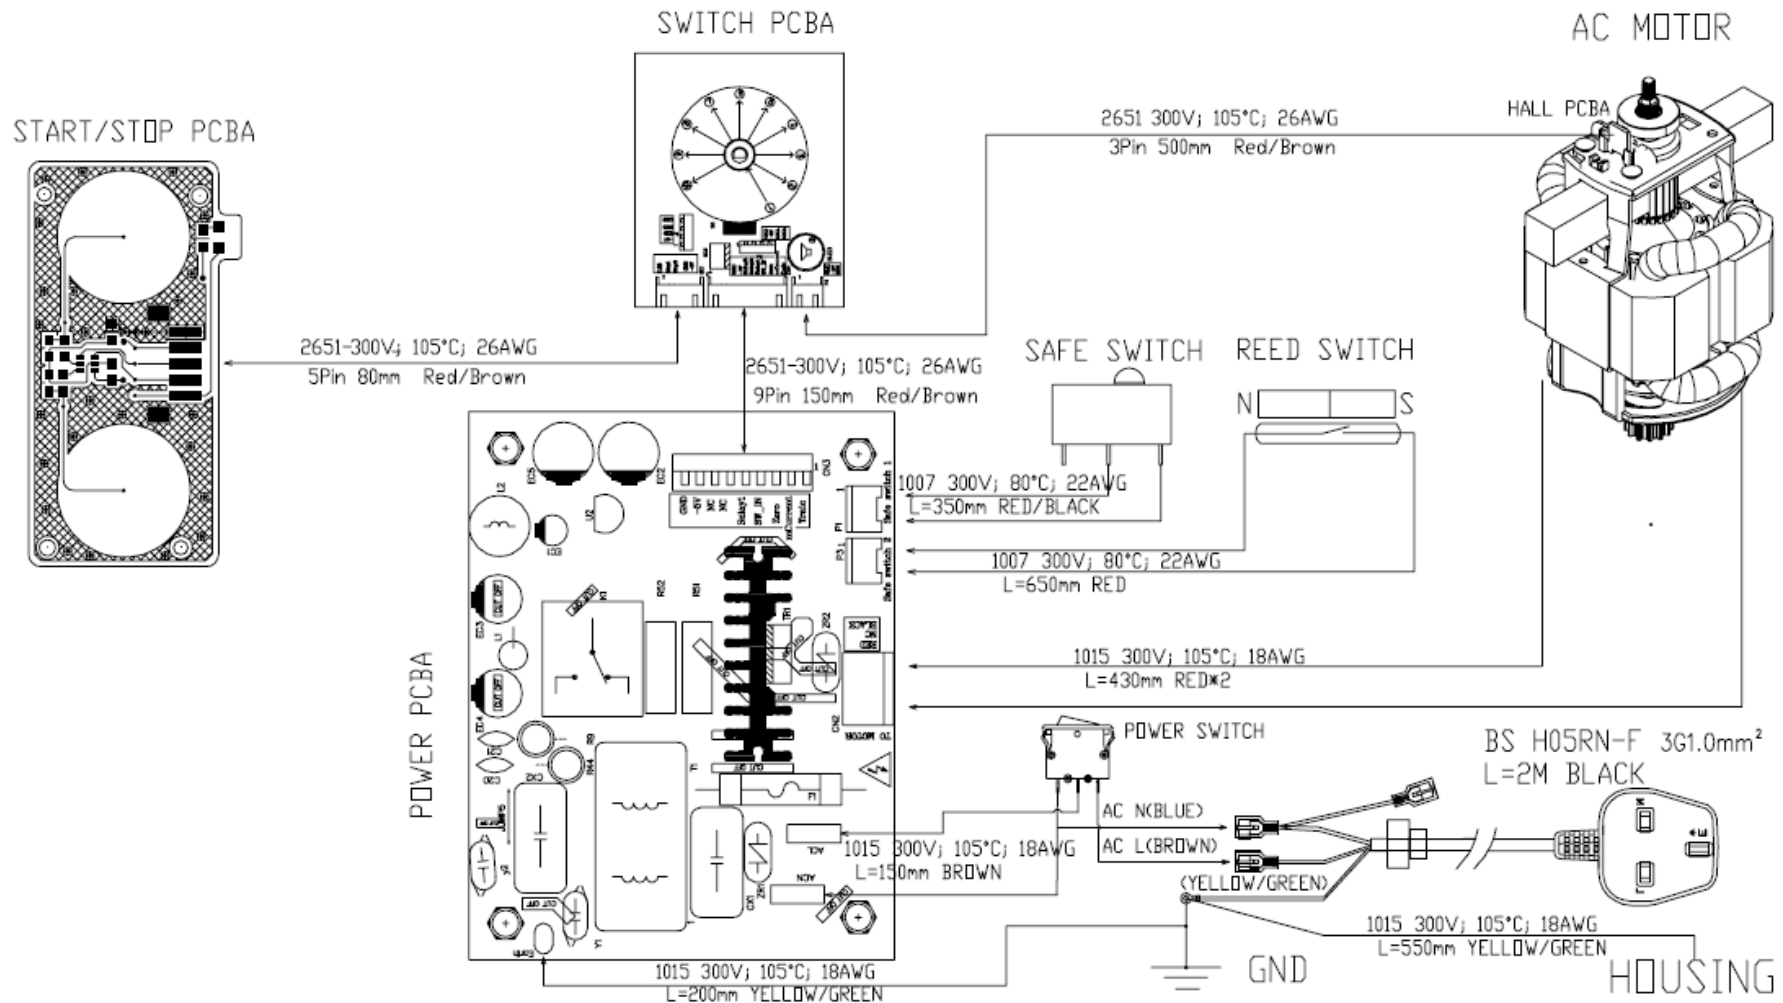

Wiring Diagram – GS05 Commercial Planetary Mixer – 220-240V

PROPRIETARY RIGHTS NOTICE This document and all information contained within it is the property of Hamilton Beach Brands, Inc. (HBB). It is confidential and proprietary and has been provided to you for a limited purpose. It must be returned or destroyed upon request. Disclosure, reproduction or use of this document and any information contained within it, in full or in part, for any purpose is forbidden without the prior written consent of HBB. No photographs may be taken of any article fabricated or assembled from this document without the prior written consent of HBB.

UK VERSION

Hamilton Beach
4421 Waterfront Drive
Glen Allen, VA 23060

Revision
Description:
Request #:

Production Release.

DOC9444

Page:

2 of 3

Document #:

530009900

Rev. Date:
9 Oct 2018

Rev:

A