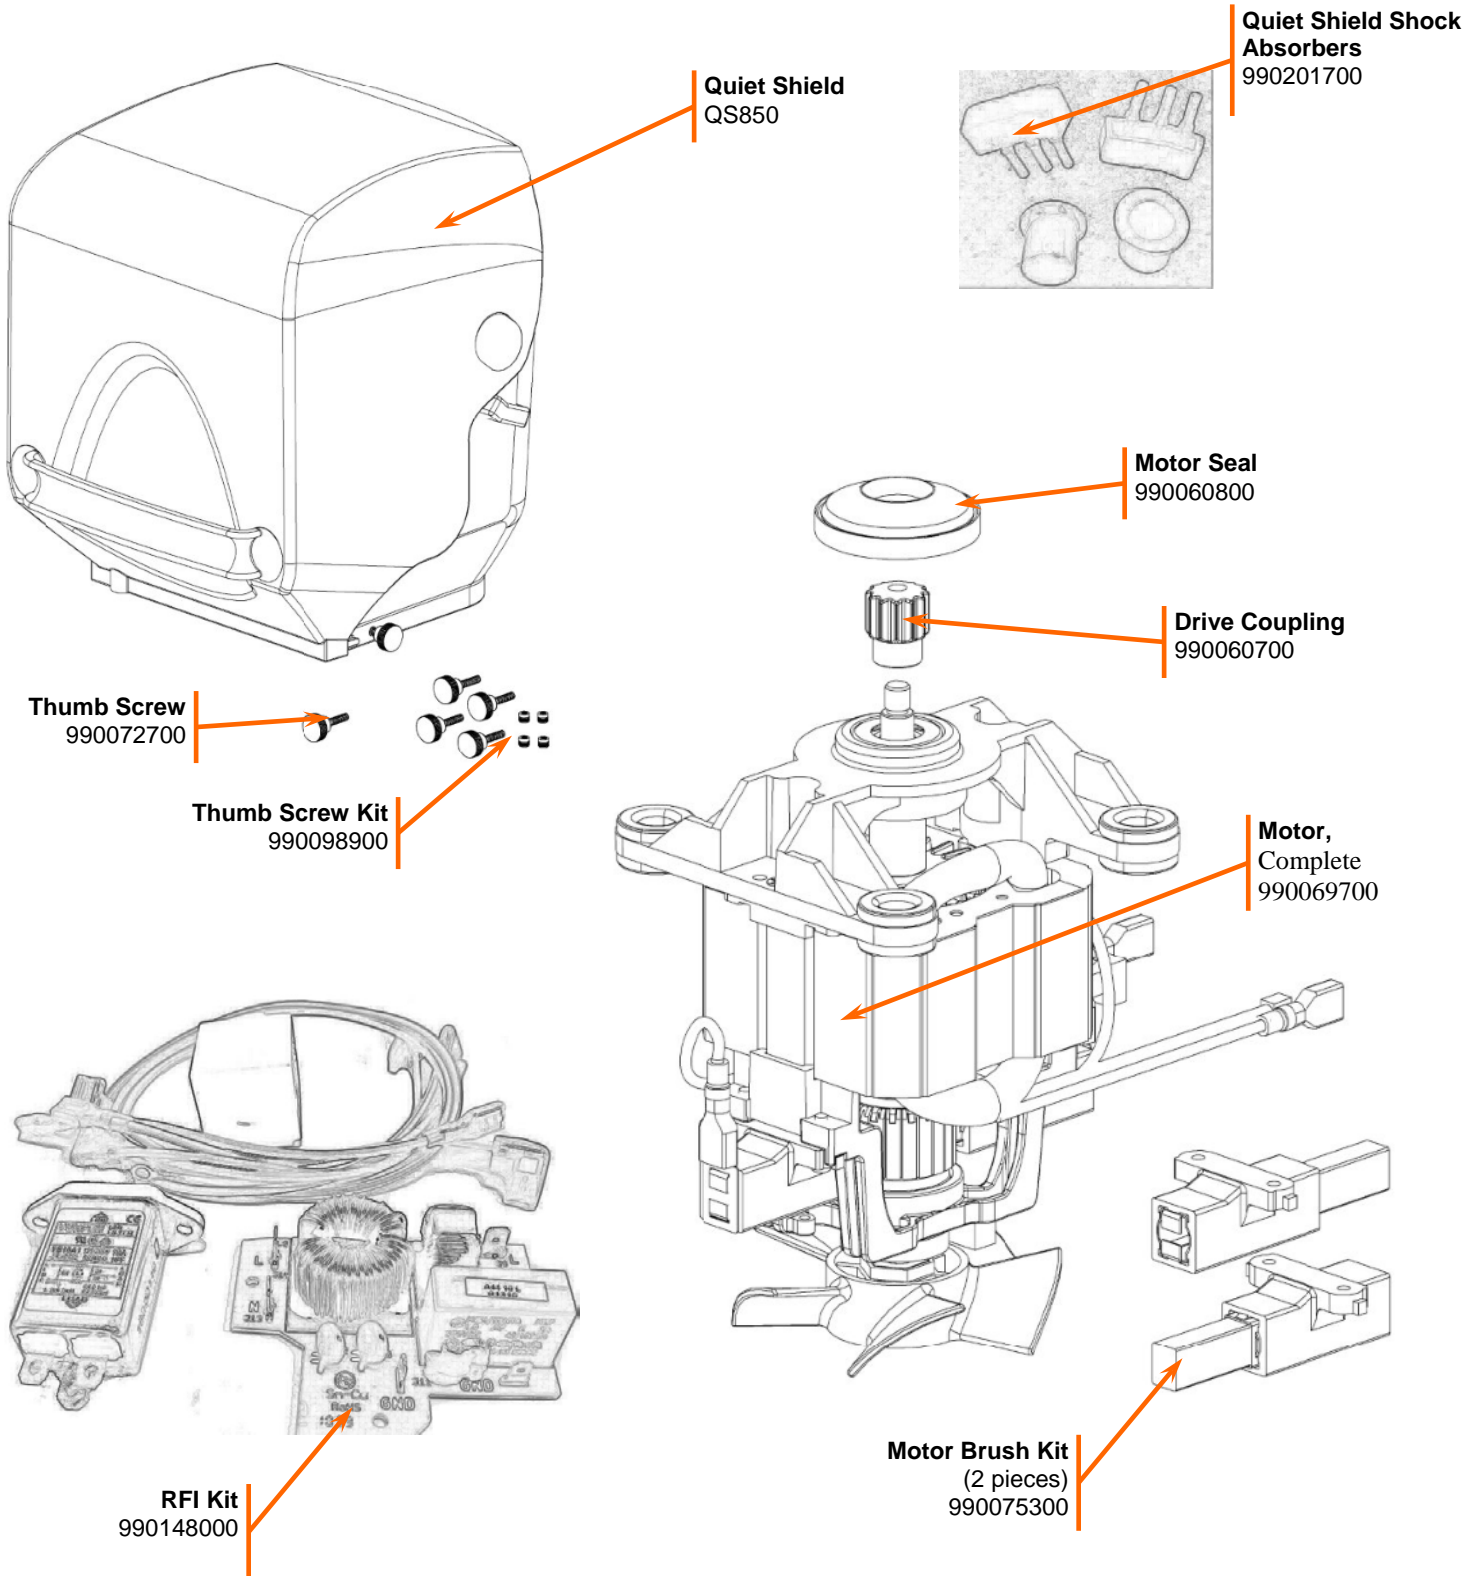

Parts and Accessories Diagram

Model HBH850-AU

PROPRIETARY RIGHTS NOTICE This document and all information contained within it is the property of Hamilton Beach Brands, Inc. (HBB). It is confidential and proprietary and has been provided to you for a limited purpose. It must be returned or destroyed upon request. Disclosure, reproduction or use of this document and any information contained within it, in full or in part, for any purpose is forbidden without the prior written consent of HBB. No photographs may be taken of any article fabricated or assembled from this document without the prior written consent of HBB.

 Hamilton Beach 4421 Waterfront Drive Glen Allen, VA 23060	Revision Description: Update Switch.		Revision Date: 2/2/2017		Approved by: DOC7420	
	Request Number: DOC7420	Page: 2 of 4		Document #: 540087200	Rev: C	
	Issue Code(s):