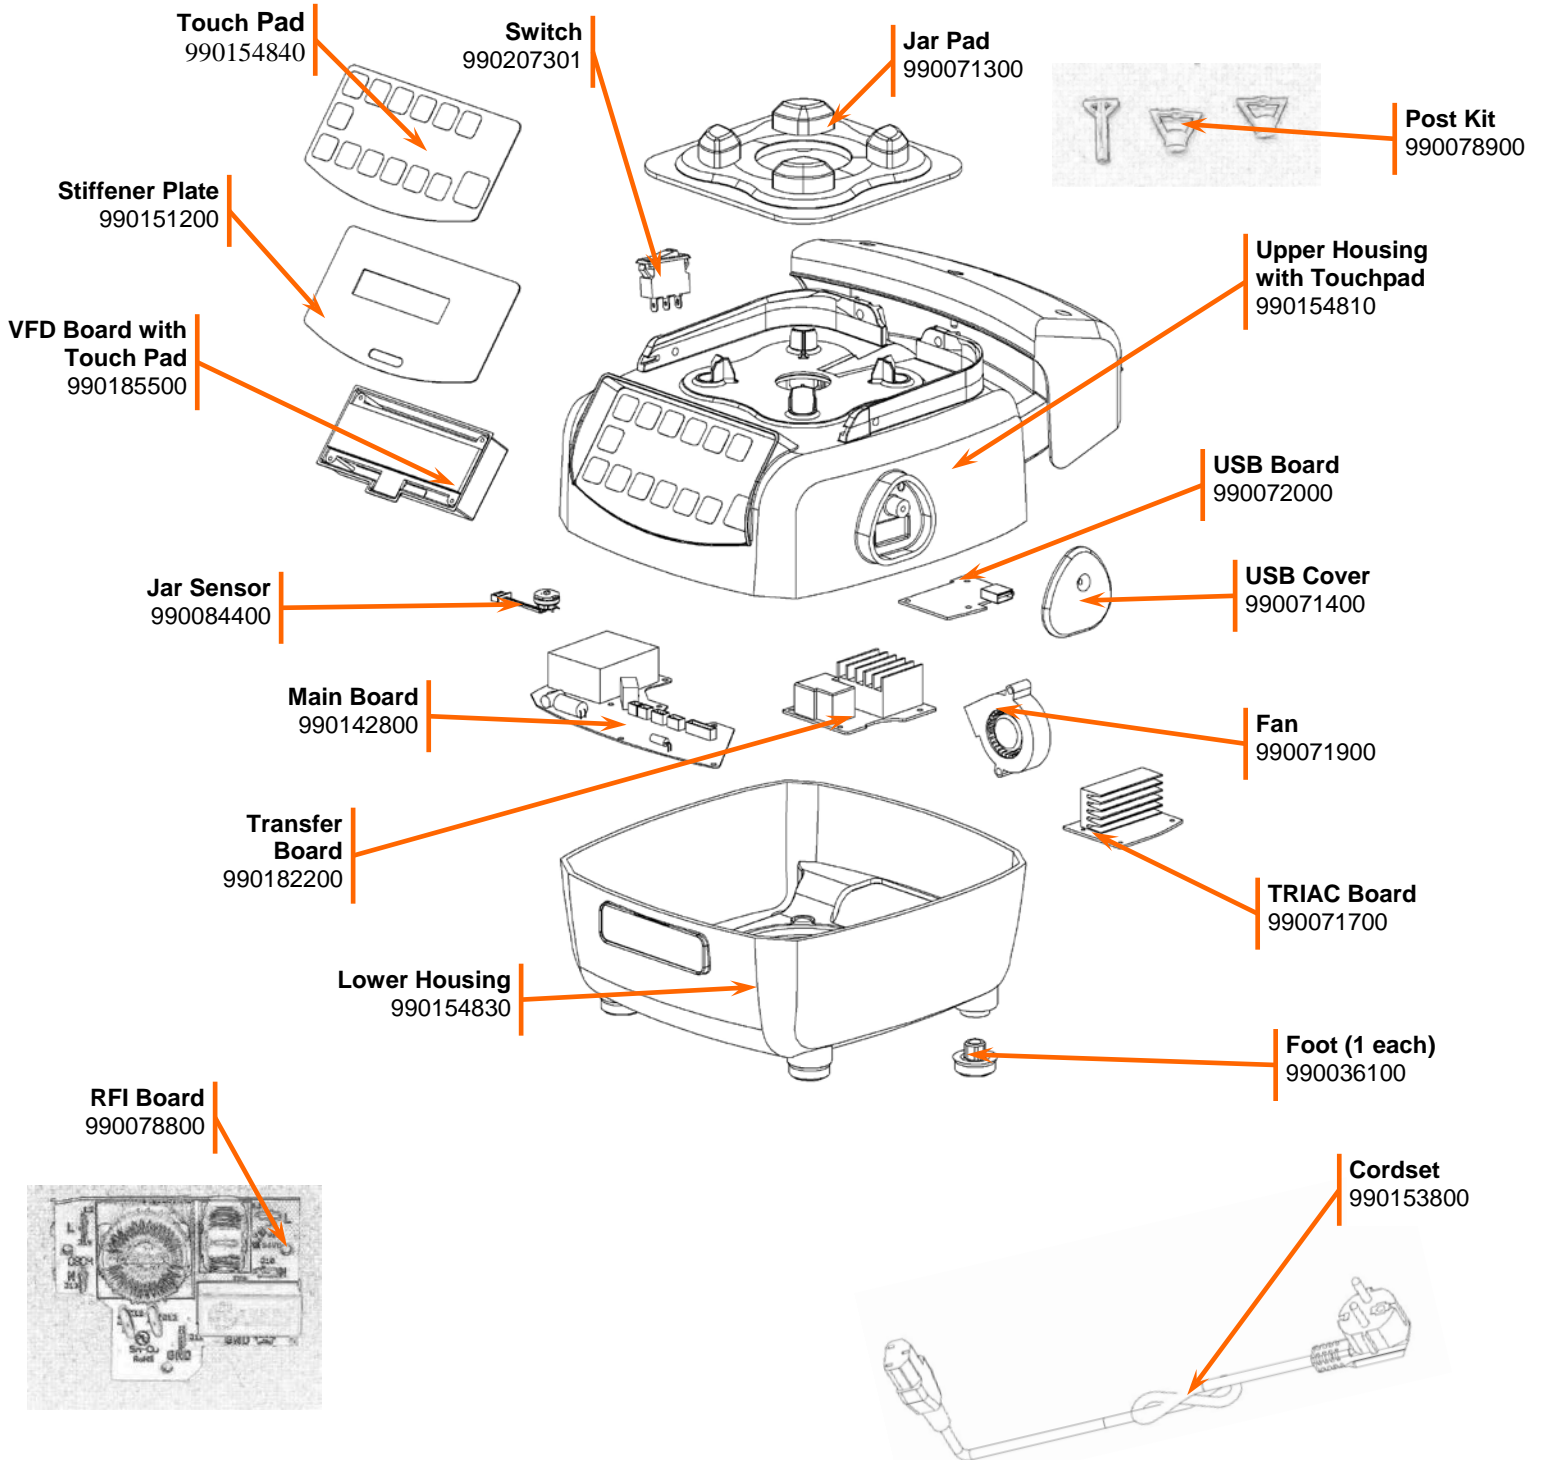

Parts and Accessories Diagram

Model HBH850-AU

PROPRIETARY RIGHTS NOTICE This document and all information contained within it is the property of Hamilton Beach Brands, Inc. (HBB). It is confidential and proprietary and has been provided to you for a limited purpose. It must be returned or destroyed upon request. Disclosure, reproduction or use of this document and any information contained within it, in full or in part, for any purpose is forbidden without the prior written consent of HBB. No photographs may be taken of any article fabricated or assembled from this document without the prior written consent of HBB.

Replacement Parts

Hamilton Beach 4421 Waterfront Drive Glen Allen, VA 23060	Revision Description:	Update Switch.						
	Request Number:	DOC7420	Revision Date:	2/2/2017	Approved by:	DOC7420		
	Issue Code(s):		Page:	1 of 4	Document #:	540087200	Rev:	C