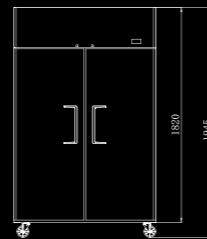

COMPACT REFRIGERATORS / FREEZERS

FEATURES

- Single door 410 LT Capacity
- Double door 900 LT Capacity
- Single door only 600mm wide / double door only 1200mm wide
- Top mounted units
- Stainless steel exterior and interior
- Heavy duty compressor
- 40°C working ambient temperature
- Carel digital controller
- Self-closing doors
- Pre-installed mid shelves - 3 shelves per door
- Heavy duty castors for easy mobility
- Recessed door handle
- Safety door lock
- Magnetic door gaskets
- Tailor made to handle the Australian climate

YBF9206
YBF9207

YBF9218
YBF9219

YBF9206

Capacity	410L
Power	330W
Voltage	220-240V/50Hz
Working Temp	-2°C-+8°C
Ambient Temp	40°C
Dimensions (mm)	W600 × D730 × H1955, 82kg
Packaging Dimensions (mm)	W655 × D790 × H2000, 100kg

YBF9207

Capacity	410L
Power	454W
Voltage	220-240V/50Hz
Working Temp	-22°C--17°C
Ambient Temp	40°C
Dimensions (mm)	W600 × D730 × H1955, 82kg
Packaging Dimensions (mm)	W655 × D790 × H2000, 100kg

YBF9218

Capacity	900L
Power	408W
Voltage	220-240V/50Hz
Working Temp	-2°C-+8°C
Ambient Temp	40°C
Dimensions (mm)	W1200 × D730 × H1955, 132kg
Packaging Dimensions (mm)	W1255 × D790 × H2000, 145kg

YBF9219

Capacity	900L
Power	741W
Voltage	220-240V/50Hz
Working Temp	-22°C--17°C
Ambient Temp	40°C
Dimensions (mm)	W1200 × D730 × H1955, 132kg
Packaging Dimensions (mm)	W1255 × D790 × H2000, 145kg