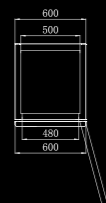

COMPACT REFRIGERATORS / FREEZERS

FEATURES

- Single door 410 LT Capacity
- Double door 900 LT Capacity
- Single door only 600mm wide / double door only 1200mm wide
- Top mounted units
- Stainless steel exterior and interior
- Heavy duty compressor
- 40°C working ambient temperature
- Carel digital controller
- Self-closing doors
- Pre-installed mid shelves - 3 shelves per door
- Heavy duty castors for easy mobility
- Recessed door handle
- Safety door lock
- Magnetic door gaskets
- Tailor made to handle the Australian climate

YBF9206
YBF9207

YBF9218
YBF9219

YBF9206

Capacity	410L
Power	330W
Voltage	220-240V/50Hz
Working Temp	-2°C-+8°C
Ambient Temp	40°C
Dimensions (mm)	W600 × D730 × H1955, 82kg
Packaging Dimensions (mm)	W655 × D790 × H2000, 100kg

YBF9207

Capacity	410L
Power	454W
Voltage	220-240V/50Hz
Working Temp	-22°C--17°C
Ambient Temp	40°C
Dimensions (mm)	W600 × D730 × H1955, 82kg
Packaging Dimensions (mm)	W655 × D790 × H2000, 100kg

YBF9218

Capacity	900L
Power	408W
Voltage	220-240V/50Hz
Working Temp	-2°C-+8°C
Ambient Temp	40°C
Dimensions (mm)	W1200 × D730 × H1955, 132kg
Packaging Dimensions (mm)	W1255 × D790 × H2000, 145kg

YBF9219

Capacity	900L
Power	741W
Voltage	220-240V/50Hz
Working Temp	-22°C--17°C
Ambient Temp	40°C
Dimensions (mm)	W1200 × D730 × H1955, 132kg
Packaging Dimensions (mm)	W1255 × D790 × H2000, 145kg