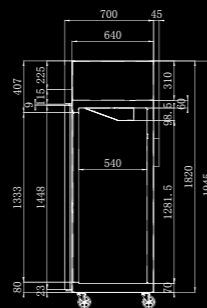

COMPACT REFRIGERATORS / FREEZERS

FEATURES

- Single door 410 LT Capacity
- Double door 900 LT Capacity
- Single door only 600mm wide / double door only 1200mm wide
- Top mounted units
- Stainless steel exterior and interior
- Heavy duty compressor
- 40°C working ambient temperature
- Carel digital controller
- Self-closing doors
- Pre-installed mid shelves - 3 shelves per door
- Heavy duty castors for easy mobility
- Recessed door handle
- Safety door lock
- Magnetic door gaskets
- Tailor made to handle the Australian climate

YBF9206
YBF9207

YBF9218
YBF9219

YBF9206

Capacity	410L
Power	330W
Voltage	220-240V/50Hz
Working Temp	-2°C-+8°C
Ambient Temp	40°C
Dimensions (mm)	W600 × D730 × H1955, 82kg
Packaging Dimensions (mm)	W655 × D790 × H2000, 100kg

YBF9207

Capacity	410L
Power	454W
Voltage	220-240V/50Hz
Working Temp	-22°C--17°C
Ambient Temp	40°C
Dimensions (mm)	W600 × D730 × H1955, 82kg
Packaging Dimensions (mm)	W655 × D790 × H2000, 100kg

YBF9218

Capacity	900L
Power	408W
Voltage	220-240V/50Hz
Working Temp	-2°C-+8°C
Ambient Temp	40°C
Dimensions (mm)	W1200 × D730 × H1955, 132kg
Packaging Dimensions (mm)	W1255 × D790 × H2000, 145kg

YBF9219

Capacity	900L
Power	741W
Voltage	220-240V/50Hz
Working Temp	-22°C--17°C
Ambient Temp	40°C
Dimensions (mm)	W1200 × D730 × H1955, 132kg
Packaging Dimensions (mm)	W1255 × D790 × H2000, 145kg