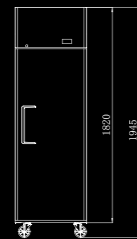

COMPACT REFRIGERATORS / FREEZERS

FEATURES

- Single door 410 LT Capacity
- Double door 900 LT Capacity
- Single door only 600mm wide / double door only 1200mm wide
- Top mounted units
- Stainless steel exterior and interior
- Heavy duty compressor
- 40°C working ambient temperature
- Carel digital controller
- Self-closing doors
- Pre-installed mid shelves - 3 shelves per door
- Heavy duty castors for easy mobility
- Recessed door handle
- Safety door lock
- Magnetic door gaskets
- Tailor made to handle the Australian climate

YBF9206
YBF9207

YBF9218
YBF9219

YBF9206

Capacity	410L
Power	330W
Voltage	220-240V/50Hz
Working Temp	-2°C-+8°C
Ambient Temp	40°C
Dimensions (mm)	W600 × D730 × H1955, 82kg
Packaging Dimensions (mm)	W655 × D790 × H2000, 100kg

YBF9207

Capacity	410L
Power	454W
Voltage	220-240V/50Hz
Working Temp	-22°C--17°C
Ambient Temp	40°C
Dimensions (mm)	W600 × D730 × H1955, 82kg
Packaging Dimensions (mm)	W655 × D790 × H2000, 100kg

YBF9218

Capacity	900L
Power	408W
Voltage	220-240V/50Hz
Working Temp	-2°C-+8°C
Ambient Temp	40°C
Dimensions (mm)	W1200 × D730 × H1955, 132kg
Packaging Dimensions (mm)	W1255 × D790 × H2000, 145kg

YBF9219

Capacity	900L
Power	741W
Voltage	220-240V/50Hz
Working Temp	-22°C--17°C
Ambient Temp	40°C
Dimensions (mm)	W1200 × D730 × H1955, 132kg
Packaging Dimensions (mm)	W1255 × D790 × H2000, 145kg