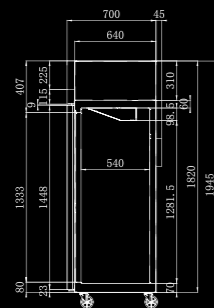

COMPACT REFRIGERATORS / FREEZERS

FEATURES

- Single door 410 LT Capacity
- Double door 900 LT Capacity
- Single door only 600mm wide / double door only 1200mm wide
- Top mounted units
- Stainless steel exterior and interior
- Heavy duty compressor
- 40°C working ambient temperature
- Carel digital controller
- Self-closing doors
- Pre-installed mid shelves - 3 shelves per door
- Heavy duty castors for easy mobility
- Recessed door handle
- Safety door lock
- Magnetic door gaskets
- Tailor made to handle the Australian climate

YBF9206
YBF9207

YBF9218
YBF9219

YBF9206

Capacity	410L
Power	330W
Voltage	220-240V/50Hz
Working Temp	-2°C-+8°C
Ambient Temp	40°C
Dimensions (mm)	W600 × D730 × H1955, 82kg
Packaging Dimensions (mm)	W655 × D790 × H2000, 100kg

YBF9207

Capacity	410L
Power	454W
Voltage	220-240V/50Hz
Working Temp	-22°C--17°C
Ambient Temp	40°C
Dimensions (mm)	W600 × D730 × H1955, 82kg
Packaging Dimensions (mm)	W655 × D790 × H2000, 100kg

YBF9218

Capacity	900L
Power	408W
Voltage	220-240V/50Hz
Working Temp	-2°C-+8°C
Ambient Temp	40°C
Dimensions (mm)	W1200 × D730 × H1955, 132kg
Packaging Dimensions (mm)	W1255 × D790 × H2000, 145kg

YBF9219

Capacity	900L
Power	741W
Voltage	220-240V/50Hz
Working Temp	-22°C--17°C
Ambient Temp	40°C
Dimensions (mm)	W1200 × D730 × H1955, 132kg
Packaging Dimensions (mm)	W1255 × D790 × H2000, 145kg