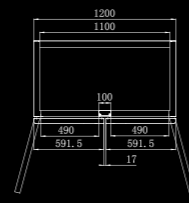

COMPACT REFRIGERATORS / FREEZERS

FEATURES

- Single door 410 LT Capacity
- Double door 900 LT Capacity
- Single door only 600mm wide / double door only 1200mm wide
- Top mounted units
- Stainless steel exterior and interior
- Heavy duty compressor
- 40°C working ambient temperature
- Carel digital controller
- Self-closing doors
- Pre-installed mid shelves - 3 shelves per door
- Heavy duty castors for easy mobility
- Recessed door handle
- Safety door lock
- Magnetic door gaskets
- Tailor made to handle the Australian climate

YBF9206
YBF9207

YBF9218
YBF9219

YBF9206

Capacity	410L
Power	330W
Voltage	220-240V/50Hz
Working Temp	-2°C-+8°C
Ambient Temp	40°C
Dimensions (mm)	W600 × D730 × H1955, 82kg
Packaging Dimensions (mm)	W655 × D790 × H2000, 100kg

YBF9207

Capacity	410L
Power	454W
Voltage	220-240V/50Hz
Working Temp	-22°C--17°C
Ambient Temp	40°C
Dimensions (mm)	W600 × D730 × H1955, 82kg
Packaging Dimensions (mm)	W655 × D790 × H2000, 100kg

YBF9218

Capacity	900L
Power	408W
Voltage	220-240V/50Hz
Working Temp	-2°C-+8°C
Ambient Temp	40°C
Dimensions (mm)	W1200 × D730 × H1955, 132kg
Packaging Dimensions (mm)	W1255 × D790 × H2000, 145kg

YBF9219

Capacity	900L
Power	741W
Voltage	220-240V/50Hz
Working Temp	-22°C--17°C
Ambient Temp	40°C
Dimensions (mm)	W1200 × D730 × H1955, 132kg
Packaging Dimensions (mm)	W1255 × D790 × H2000, 145kg