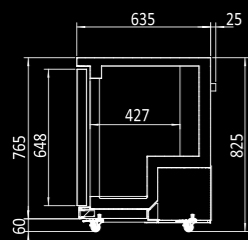

FEATURES

- Gross capacity 105 litres
- Net usable capacity 50 litres
- Holds up to 8 milk bottles
- Maximum ambient temperature of 43C
- Energy classification A+
- Digital temperature display
- 2 shelves W380 x D475mm and base
- Ventilation, fan cooled
- C5H10 insulation
- Magnetic door gaskets
- Self closing and stay open door
- Internal LED lighting
- Lockable door as standard
- High grade 304 stainless steel interior
- High grade 304 Stainless steel exterior

MBC24G
MBC24FG

MBC24R
MBC24F

MBC24G

Capacity	105L
Power	150W/10A
Voltage	220-240V/50Hz
Working Temp	0 - +8°C
Ambient Temp	43°C
Dimensions (mm)	W605 x D635 x H785, 53kg
Packaging Dimensions (mm)	W655 x D700 x H940, 63kg

MBC24FG

Capacity	105L
Power	500W/10A
Voltage	220-240V/50Hz
Working Temp	-20 - -17°C
Ambient Temp	43°C
Dimensions (mm)	W605 x D635 x H785, 57kg
Packaging Dimensions (mm)	W655 x D700 x W940, 68kg

MBC24R

Capacity	105L
Power	150W/10A
Voltage	220-240V/50Hz
Working Temp	0 - +8°C
Ambient Temp	43°C
Dimensions (mm)	W605 x D635 x H785, 48kg
Packaging Dimensions (mm)	W655 x D700 x H940, 58kg

MBC24F

Capacity	105L
Power	300W/10A
Voltage	220-240V/50Hz
Working Temp	-22 - -17°C
Ambient Temp	43°C
Dimensions (mm)	W605 x D635 x H785, 52kg
Packaging Dimensions (mm)	W655 x D700 x H940, 62kg