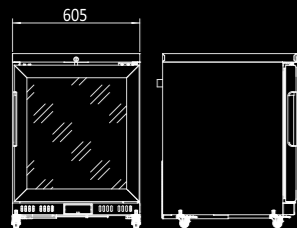

FEATURES

- Gross capacity 105 litres
- Net usable capacity 50 litres
- Holds up to 8 milk bottles
- Maximum ambient temperature of 43C
- Energy classification A+
- Digital temperature display
- 2 shelves W380 x D475mm and base
- Ventilation, fan cooled
- C5H10 insulation
- Magnetic door gaskets
- Self closing and stay open door
- Internal LED lighting
- Lockable door as standard
- High grade 304 stainless steel interior
- High grade 304 Stainless steel exterior

MBC24G
MBC24FG

MBC24R
MBC24F

MBC24G

Capacity	105L
Power	150W/10A
Voltage	220-240V/50Hz
Working Temp	0 - +8°C
Ambient Temp	43°C
Dimensions (mm)	W605 x D635 x H785, 53kg
Packaging Dimensions (mm)	W655 x D700 x H940, 63kg

MBC24FG

Capacity	105L
Power	500W/10A
Voltage	220-240V/50Hz
Working Temp	-20 - -17°C
Ambient Temp	43°C
Dimensions (mm)	W605 x D635 x H785, 57kg
Packaging Dimensions (mm)	W655 x D700 x W940, 68kg

MBC24R

Capacity	105L
Power	150W/10A
Voltage	220-240V/50Hz
Working Temp	0 - +8°C
Ambient Temp	43°C
Dimensions (mm)	W605 x D635 x H785, 48kg
Packaging Dimensions (mm)	W655 x D700 x H940, 58kg

MBC24F

Capacity	105L
Power	300W/10A
Voltage	220-240V/50Hz
Working Temp	-22 - -17°C
Ambient Temp	43°C
Dimensions (mm)	W605 x D635 x H785, 52kg
Packaging Dimensions (mm)	W655 x D700 x H940, 62kg