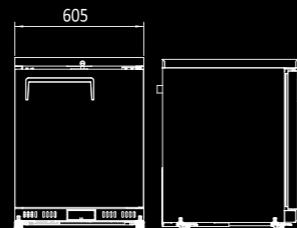

FEATURES

- Gross capacity 105 litres
- Net usable capacity 50 litres
- Holds up to 8 milk bottles
- Maximum ambient temperature of 43C
- Energy classification A+
- Digital temperature display
- 2 shelves W380 x D475mm and base
- Ventilation, fan cooled
- C5H10 insulation
- Magnetic door gaskets
- Self closing and stay open door
- Internal LED lighting
- Lockable door as standard
- High grade 304 stainless steel interior
- High grade 304 Stainless steel exterior

MBC24G
MBC24FG

MBC24R
MBC24F

MBC24G

Capacity	105L
Power	150W/10A
Voltage	220-240V/50Hz
Working Temp	0 - +8°C
Ambient Temp	43°C
Dimensions (mm)	W605 x D635 x H785, 53kg
Packaging Dimensions (mm)	W655 x D700 x H940, 63kg

MBC24FG

Capacity	105L
Power	500W/10A
Voltage	220-240V/50Hz
Working Temp	-20 - -17°C
Ambient Temp	43°C
Dimensions (mm)	W605 x D635 x H785, 57kg
Packaging Dimensions (mm)	W655 x D700 x W940, 68kg

MBC24R

Capacity	105L
Power	150W/10A
Voltage	220-240V/50Hz
Working Temp	0 - +8°C
Ambient Temp	43°C
Dimensions (mm)	W605 x D635 x H785, 48kg
Packaging Dimensions (mm)	W655 x D700 x H940, 58kg

MBC24F

Capacity	105L
Power	300W/10A
Voltage	220-240V/50Hz
Working Temp	-22 - -17°C
Ambient Temp	43°C
Dimensions (mm)	W605 x D635 x H785, 52kg
Packaging Dimensions (mm)	W655 x D700 x H940, 62kg