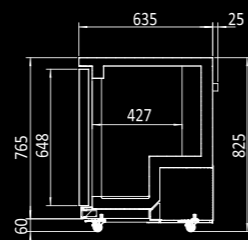

FEATURES

- Gross capacity 105 litres
- Net usable capacity 50 litres
- Holds up to 8 milk bottles
- Maximum ambient temperature of 43C
- Energy classification A+
- Digital temperature display
- 2 shelves W380 x D475mm and base
- Ventilation, fan cooled
- C5H10 insulation
- Magnetic door gaskets
- Self closing and stay open door
- Internal LED lighting
- Lockable door as standard
- High grade 304 stainless steel interior
- High grade 304 Stainless steel exterior

MBC24G
MBC24FG

MBC24R
MBC24F

MBC24G

Capacity	105L
Power	150W/10A
Voltage	220-240V/50Hz
Working Temp	0 - +8°C
Ambient Temp	43°C
Dimensions (mm)	W605 x D635 x H785, 53kg
Packaging Dimensions (mm)	W655 x D700 x H940, 63kg

MBC24FG

Capacity	105L
Power	500W/10A
Voltage	220-240V/50Hz
Working Temp	-20 - -17°C
Ambient Temp	43°C
Dimensions (mm)	W605 x D635 x H785, 57kg
Packaging Dimensions (mm)	W655 x D700 x W940, 68kg

MBC24R

Capacity	105L
Power	150W/10A
Voltage	220-240V/50Hz
Working Temp	0 - +8°C
Ambient Temp	43°C
Dimensions (mm)	W605 x D635 x H785, 48kg
Packaging Dimensions (mm)	W655 x D700 x H940, 58kg

MBC24F

Capacity	105L
Power	300W/10A
Voltage	220-240V/50Hz
Working Temp	-22 - -17°C
Ambient Temp	43°C
Dimensions (mm)	W605 x D635 x H785, 52kg
Packaging Dimensions (mm)	W655 x D700 x H940, 62kg