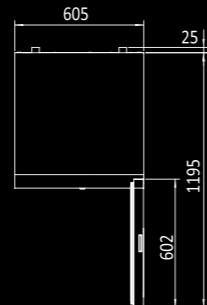

FEATURES

- Gross capacity 105 litres
- Net usable capacity 50 litres
- Holds up to 8 milk bottles
- Maximum ambient temperature of 43C
- Energy classification A+
- Digital temperature display
- 2 shelves W380 x D475mm and base
- Ventilation, fan cooled
- C5H10 insulation
- Magnetic door gaskets
- Self closing and stay open door
- Internal LED lighting
- Lockable door as standard
- High grade 304 stainless steel interior
- High grade 304 Stainless steel exterior

MBC24G
MBC24FG

MBC24R
MBC24F

MBC24G

Capacity	105L
Power	150W/10A
Voltage	220-240V/50Hz
Working Temp	0 - +8°C
Ambient Temp	43°C
Dimensions (mm)	W605 x D635 x H785, 53kg
Packaging Dimensions (mm)	W655 x D700 x H940, 63kg

MBC24FG

Capacity	105L
Power	500W/10A
Voltage	220-240V/50Hz
Working Temp	-20 - -17°C
Ambient Temp	43°C
Dimensions (mm)	W605 x D635 x H785, 57kg
Packaging Dimensions (mm)	W655 x D700 x W940, 68kg

MBC24R

Capacity	105L
Power	150W/10A
Voltage	220-240V/50Hz
Working Temp	0 - +8°C
Ambient Temp	43°C
Dimensions (mm)	W605 x D635 x H785, 48kg
Packaging Dimensions (mm)	W655 x D700 x H940, 58kg

MBC24F

Capacity	105L
Power	300W/10A
Voltage	220-240V/50Hz
Working Temp	-22 - -17°C
Ambient Temp	43°C
Dimensions (mm)	W605 x D635 x H785, 52kg
Packaging Dimensions (mm)	W655 x D700 x H940, 62kg