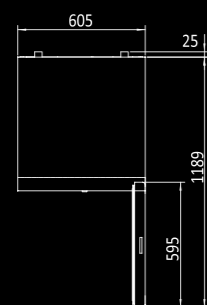

FEATURES

- Gross capacity 105 litres
- Net usable capacity 50 litres
- Holds up to 8 milk bottles
- Maximum ambient temperature of 43C
- Energy classification A+
- Digital temperature display
- 2 shelves W380 x D475mm and base
- Ventilation, fan cooled
- C5H10 insulation
- Magnetic door gaskets
- Self closing and stay open door
- Internal LED lighting
- Lockable door as standard
- High grade 304 stainless steel interior
- High grade 304 Stainless steel exterior

MBC24G
MBC24FG

MBC24R
MBC24F

MBC24G

Capacity	105L
Power	150W/10A
Voltage	220-240V/50Hz
Working Temp	0 - +8°C
Ambient Temp	43°C
Dimensions (mm)	W605 x D635 x H785, 53kg
Packaging Dimensions (mm)	W655 x D700 x H940, 63kg

MBC24FG

Capacity	105L
Power	500W/10A
Voltage	220-240V/50Hz
Working Temp	-20 - -17°C
Ambient Temp	43°C
Dimensions (mm)	W605 x D635 x H785, 57kg
Packaging Dimensions (mm)	W655 x D700 x W940, 68kg

MBC24R

Capacity	105L
Power	150W/10A
Voltage	220-240V/50Hz
Working Temp	0 - +8°C
Ambient Temp	43°C
Dimensions (mm)	W605 x D635 x H785, 48kg
Packaging Dimensions (mm)	W655 x D700 x H940, 58kg

MBC24F

Capacity	105L
Power	300W/10A
Voltage	220-240V/50Hz
Working Temp	-22 - -17°C
Ambient Temp	43°C
Dimensions (mm)	W605 x D635 x H785, 52kg
Packaging Dimensions (mm)	W655 x D700 x H940, 62kg