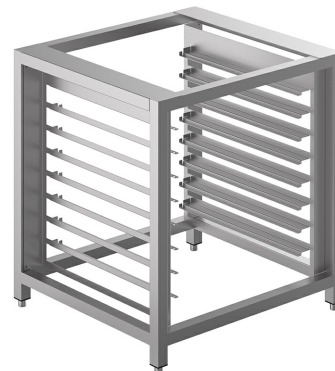

## TVL425

|                 |   |
|-----------------|---|
| Subfamily       | Ovens trays 600x400                           |
| Subfamily       | Tables  |
| Type            | Oven support frame - 16 trays                 |
| Width           | 800 mm  |
| Product depth   | 800 mm  |
| Product height  | 900 mm  |
| Net weight (kg) | 40.500 kg                                     |
| Suitable for    | ALFA420 and ALFA410 series                    |
| Suitable for    | ALFA420 and ALFA410 series;<br>ALFA625 series |

Oven support frame - 16 trays

## Construction

---

|          |                 |
|----------|-----------------|
| Material | Stainless steel |
|----------|-----------------|