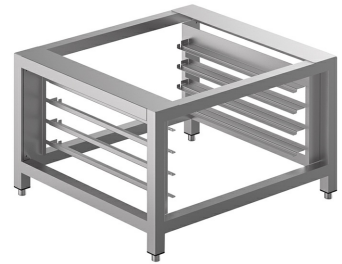

TVL425D

Subfamily	Ovens trays 600x400
Subfamily	Tables
Width	800 mm
Product depth	800 mm
Product height	504 mm
Net weight (kg)	39.500 kg
Suitable for	ALFA1035 series; Stacked ALFA420 series

Oven support frame - 4 trays

Construction

Material	Stainless steel
----------	-----------------