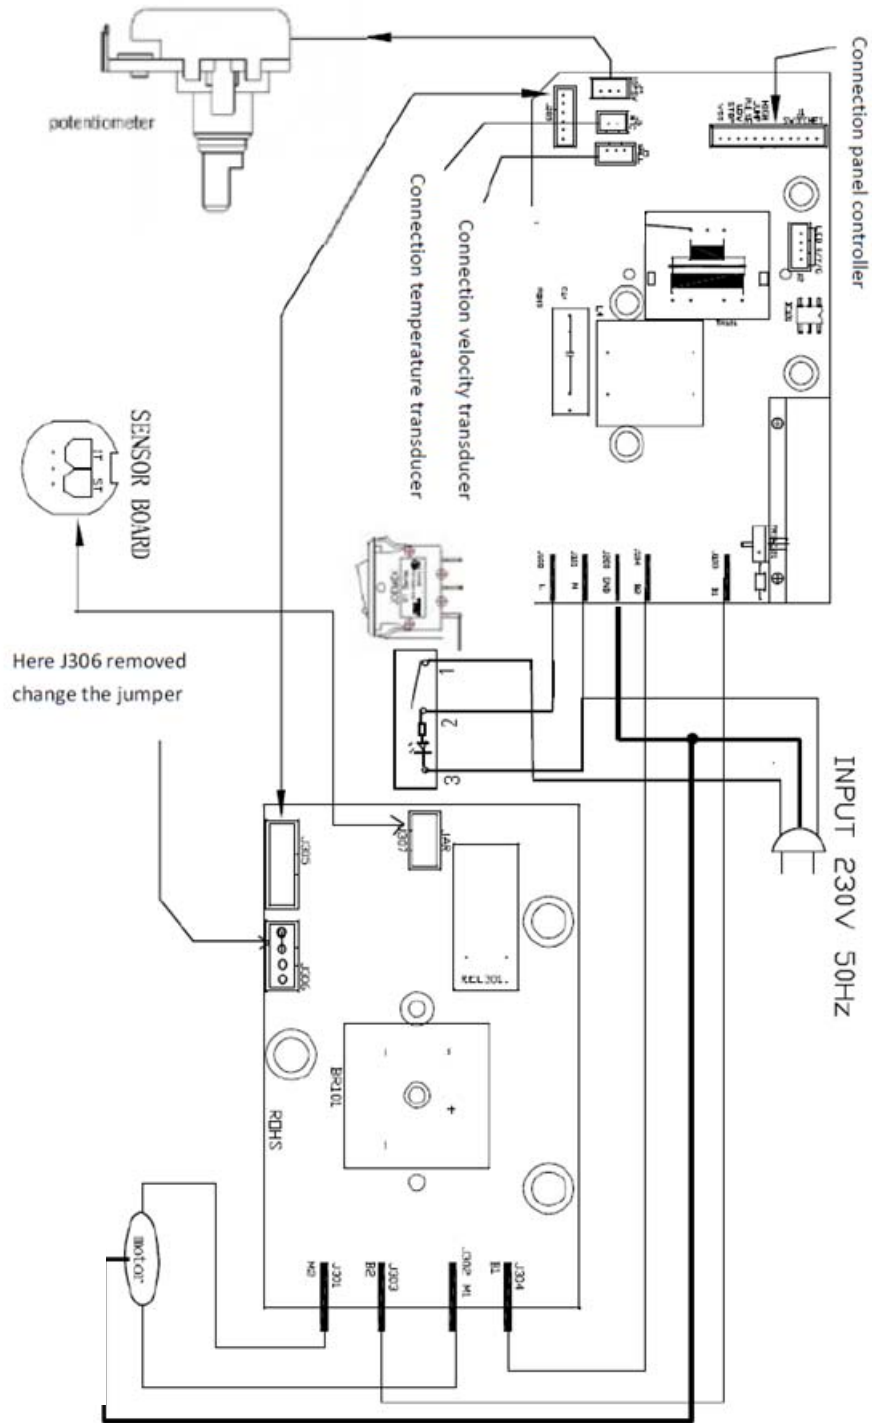

 <p>Hamilton Beach 4421 Waterfront Drive Glen Allen, VA 23060</p>	Revision Description:	Update wiring diagram for illuminating circuit breaker.				
	Request Number:	DOC5872	Revision Date:	04/11/2017	Approved by:	DOC5872
	Issue Code(s):		Page:	1 of 1	Document #:	530007200
					Rev:	<b>B</b>