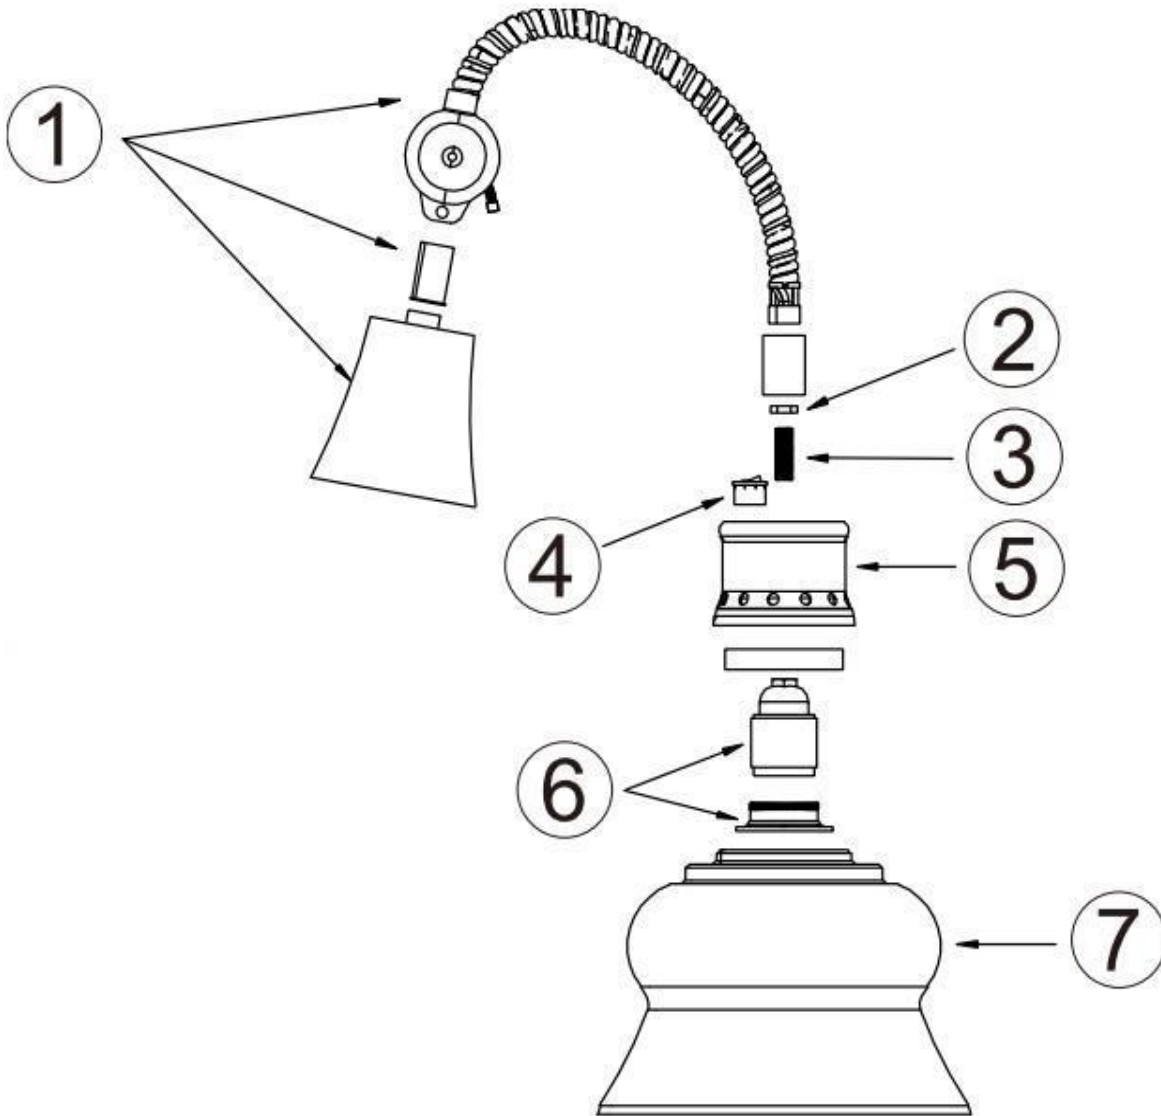

HLK0001 Spare Parts Breakdown

HEATING LAMP COVER

Part No. of Diagram	Description
1	VDE LIFTER (GROUP)
2	HEXAGON NUT
3	TUBES
4	POWER SWITCH
5	THE LITTLE LAMPSHADE
6	LAMP HOLDER GROUP
7	THE BIG LAMPSHADE