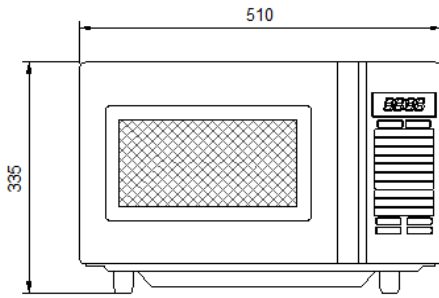

Bonn

TOP VIEW

FRONT VIEW
NTS

SIDE VIEW (OPEN DOOR)

DIMENSIONS

Cavity	330W x 330D x 212H mm
Unit	510W x 382D x 335H mm
Packaging	
Net Weight	15kg

SPECIFICATIONS - Function Type

Construction	Stainless Steel Interior with Ceramic Base
	Stainless Steel Outer Construction
Output Power	900W
Power Source	240v 10amp

STANDARD FEATURES

- 900 Watts of Cooking Power
- 25L Capacity
- 10 Programmable Memory Functions, Digital Display
- 4 Power Levels
- 1-3 Stage Cooking Function
- Rugged Hinges and Door Handle
- Motorised Stirrer Fan
- Easy Clean Ceramic
- Warranty: Back to Base 13 months parts and labour