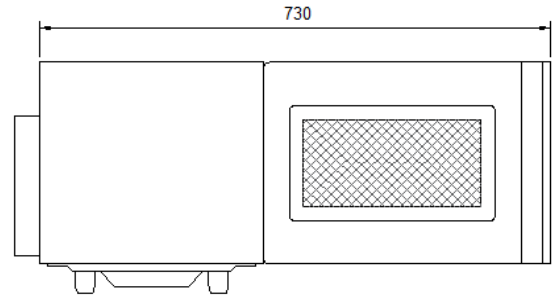

Bonn

TOP VIEW

FRONT VIEW
NTS

SIDE VIEW (OPEN DOOR)

DIMENSIONS

Cavity	330W x 330D x 212H mm
Unit	510W x 382D x 335H mm
Packaging	
Net Weight	15kg

SPECIFICATIONS - Function Type

Construction	Stainless Steel Interior with Ceramic Base
	Stainless Steel Outer Construction
Output Power	900W
Power Source	240v 10amp

STANDARD FEATURES

- 900 Watts of Cooking Power
- 25L Capacity
- 10 Programmable Memory Functions, Digital Display
- 4 Power Levels
- 1-3 Stage Cooking Function
- Rugged Hinges and Door Handle
- Motorised Stirrer Fan
- Easy Clean Ceramic
- Warranty: Back to Base 13 months parts and labour