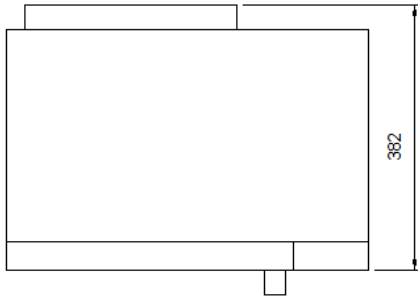

Bonn

TOP VIEW

FRONT VIEW
NTS

SIDE VIEW (OPEN DOOR)

DIMENSIONS

Cavity	330W x 330D x 212H mm
Unit	510W x 382D x 335H mm
Packaging	
Net Weight	15kg

SPECIFICATIONS - Function Type

Construction	Stainless Steel Interior with Ceramic Base
	Stainless Steel Outer Construction
Output Power	900W
Power Source	240v 10amp