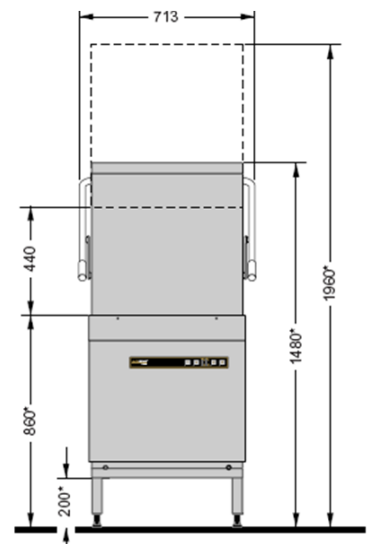

TECHNICAL DATA

Wash tank temperature	55 - 65°C
Rinse water temperature (booster tank)	Minimum 82°C
Low temp cut-out (thermostop) activated	Yes
Cycle times	1. 75sec. 2. 150sec. 3. 180sec.
Water consumption	2.3 litres
Tank capacity	21 litres
Tank heating	2.5 kW
Power supply	240/50/1 - 15 A
Booster loading	2.6 kW
Total loading	3.2 kW
Pump capacity	0.4 kW
Loading height	440 mm
Bench to bench - internal dimension	628 mm

DIMENSIONAL DRAWING

A		ø 50 mm dia
B		ø 3/4" ss hose
C		240/50/1

CONNECTIONS

① Drain hose	2,000 mm ID 20 / OD 25
② Supply hose	2,000 mm R 3/4"
Required flow rate	5 l/min
Flow pressure	3.0 - 6 bar (300 to 600kPa)
Max. supply water temperature	60 °C
③ Power cord	2,500 mm
Supply hose for	
④ Detergent	2,000 mm
⑤ Rinse aid	2,000 mm