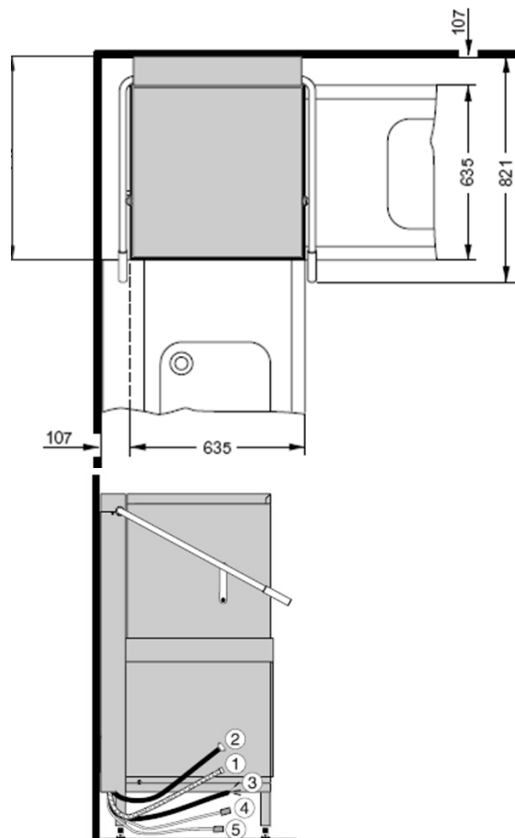

PRODUCT ADVANTAGES

- Easy-to-use electronic controls with 3 cycles - 75, 150 & 180 seconds
- Digital temperature gauges
- Suitable for all dish & glass washing applications. Useable chamber height of 440mm. Able to wash 1/1 GN pans when using optional open ended tray racks
- Low 2.3 litres per cycle rinse volume dish / glasswasher
- Fully enclosed 4 sided hood design - avoiding loss of energy / steam
- Optimum hygienic - deep drawn tank with coved corners (no welds) and SELF-CLEANING CYCLE
- Polypropylene wash and stainless steel rinse arm with patented WIDE ANGLE FAN nozzle to maximise wash & rinse performance
- Wash pump inlet strainer to ensure machine reliability
- Includes chemical dispensers, fill hose, power lead / plug & pump-out drain for quick & easy installation
- Includes 1 x plate rack & 1 x cutlery holder
- WATERMARK approved
- NOT SUITABLE FOR USE WITH REVERSE OSMOSIS SYSTEMS
- MADE IN GERMANY

TECHNICAL DATA

Wash tank temperature	55 - 65°C
Rinse water temperature (booster tank)	Minimum 82°C
Low temp cut-out (thermostop) activated	Yes
Cycle times	1. 75sec. 2. 150sec. 3. 180sec.
Water consumption	2.3 litres
Tank capacity	21 litres
Tank heating	2.5 kW
Power supply	240/50/1 - 15 A
Booster loading	2.6 kW
Total loading	3.2 kW
Pump capacity	0.4 kW
Loading height	440 mm
Bench to bench - internal dimension	628 mm

DIMENSIONAL DRAWING

A		ø 50 mm dia
B		ø 3/4" ss hose
C		240/50/1

CONNECTIONS

① Drain hose	2,000 mm ID 20 / OD 25
② Supply hose	2,000 mm R 3/4"
Required flow rate	5 l/min
Flow pressure	3.0 - 6 bar (300 to 600kPa)
Max. supply water temperature	60 °C
③ Power cord	2,500 mm
Supply hose for	
④ Detergent	2,000 mm
⑤ Rinse aid	2,000 mm